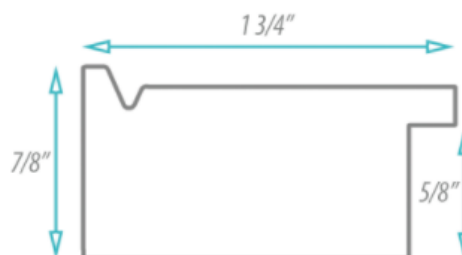

SPECIFICATION SHEET

FRAMED MIRROR

MODEL#: FM 83716-21X40

FRAMED MIRRORS COLLECTION

FEATURES:

- ONE 21X40" HIGH RESOLUTION SILVER PLATE GLASS MIRROR SIZE W/ DECORATIVE FRAME.
- "WALL HUGGER" HANGER FOR MOUNTING INCLUDED.
- STANDARD MOUNTING STYLE IS VERTICAL. FOR HORIZONTAL, PLEASE SPECIFY WHEN ORDERING.
- PACKED IN FOUR WALL (FOLDED DOUBLE WALL) CORRUGATION.
- STYLE: TRANSITIONAL
- COLOR: PEWTER
- FINISH: METALLIC

Back Edge
Dark Brown

MIRROR FINISHES:

- FLAT POLISHED EDGE
- BEVELED EDGE

OVERALL SIZE DIMENSION: 24 1/2" WIDE X 43 1/2" HIGH X 1" DEEP